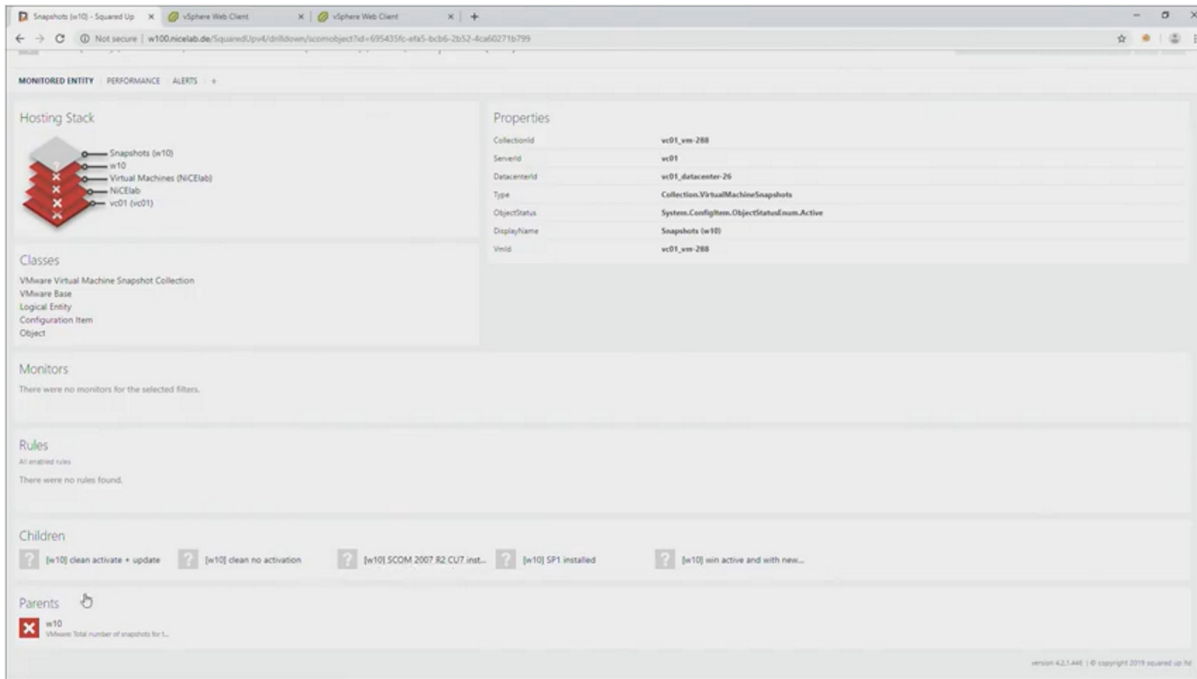

Nicelab\_Datacenter-RootPool | vSphere Web Client

Getting Started Overview NDC Applications Teams VMware (NiCE)

This is an NFR license, not intended for production use.

vc11 (vc11) / Nicelab\_Datacenter / Pools (Nicelab\_Datacenter) / Nicelab\_Datacenter-RootPool

MAINTENANCE MODE TASK 12 HOURS

VMWARE RESOURCE POOL MONITORED ENTITY PERFORMANCE ALERTS

Alerts  
There were no alerts for the selected filters.

Virtual Machines

core10	core11	core12	core13	core14
core15	core16	core17	core18	core19
core20	core21	core22	core23	core24
core25	core26	core27	core28	core29
core30	w13			

version 4.2.1.446 | © copyright 2019 squared up ltd

Run task to disconnect

Can add vCenter environments

Exclude the ESX farm

Extend to other sensors  
PowerConsumption, Host temperatures

ESX Host  
Find most expensive VM's (top view)