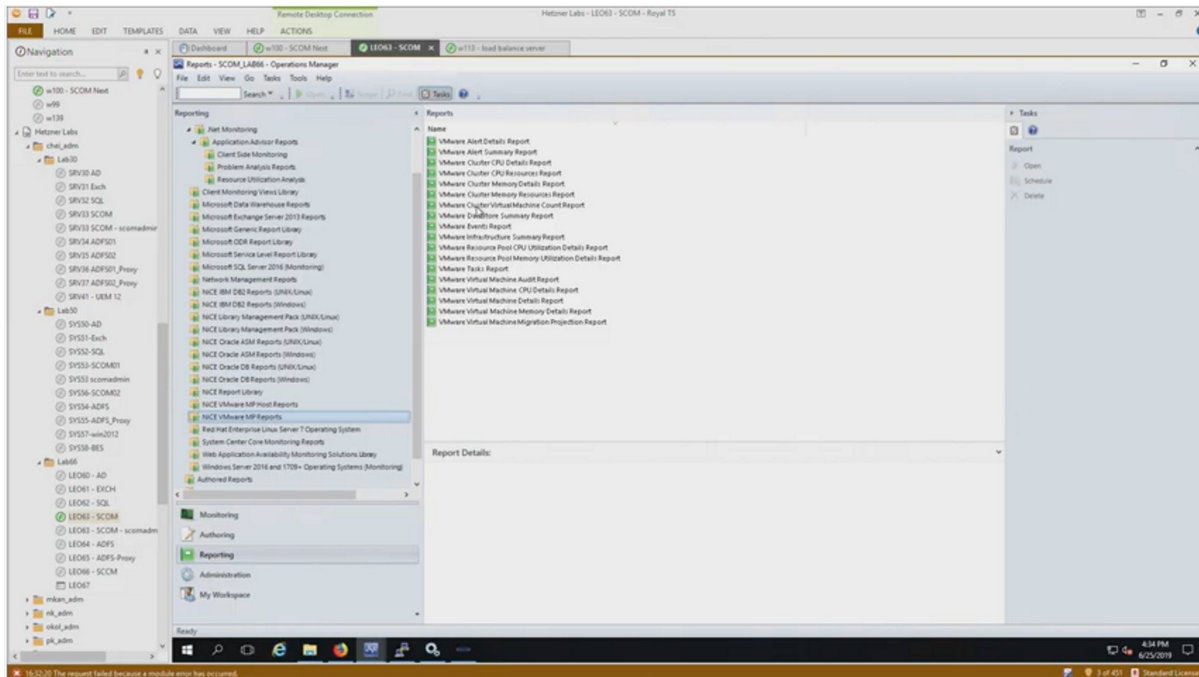

VMWARE pack has SCOM reports -
Host capacity utilization/usge
vMotion performance, hosts, CPU events