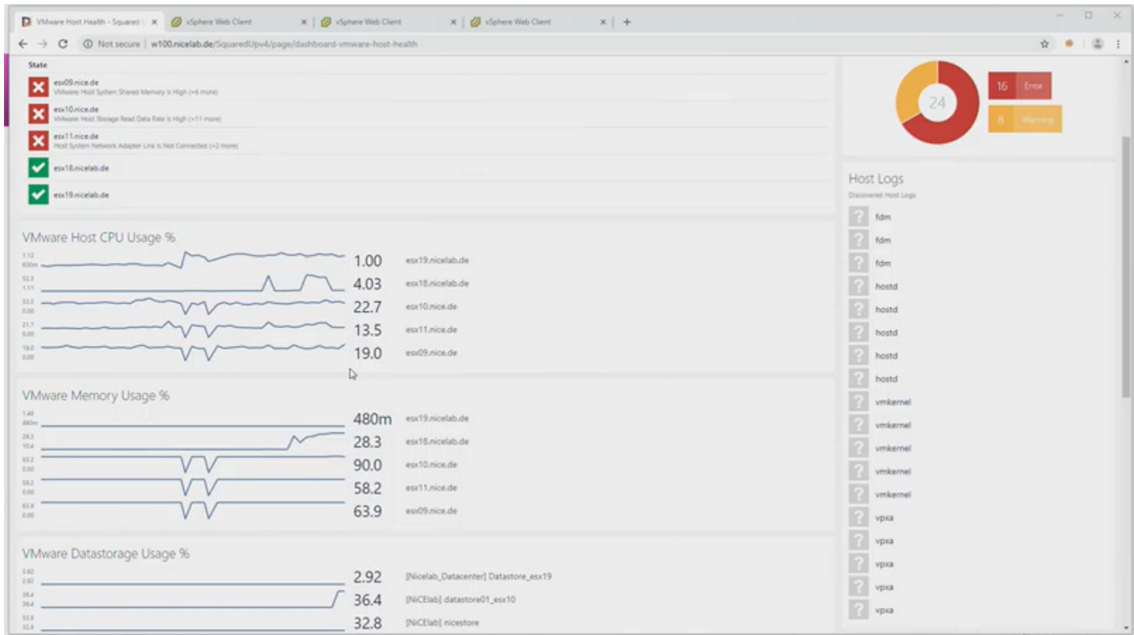

MAINTENANCE MODE TASK 12 HOURS

VMWARE RESOURCE POOL MONITORED ENTITY PERFORMANCE ALERTS

Alerts  
There were no alerts for the selected filters.

Virtual Machines

core10	core11	core12	core13	core14
core15	core16	core17	core18	core19
core20	core21	core22	core23	core24
core25	core26	core27	core28	core29
core30	w13			

version 4.2.1.446 | © copyright 2019 squared up ltd

Run task to disconnect

Can add vCenter environments

Exclude the ESX farm

Extend to other sensors  
PowerConsumption, Host temperatures

ESX Host  
Find most expensive VM's (top view)