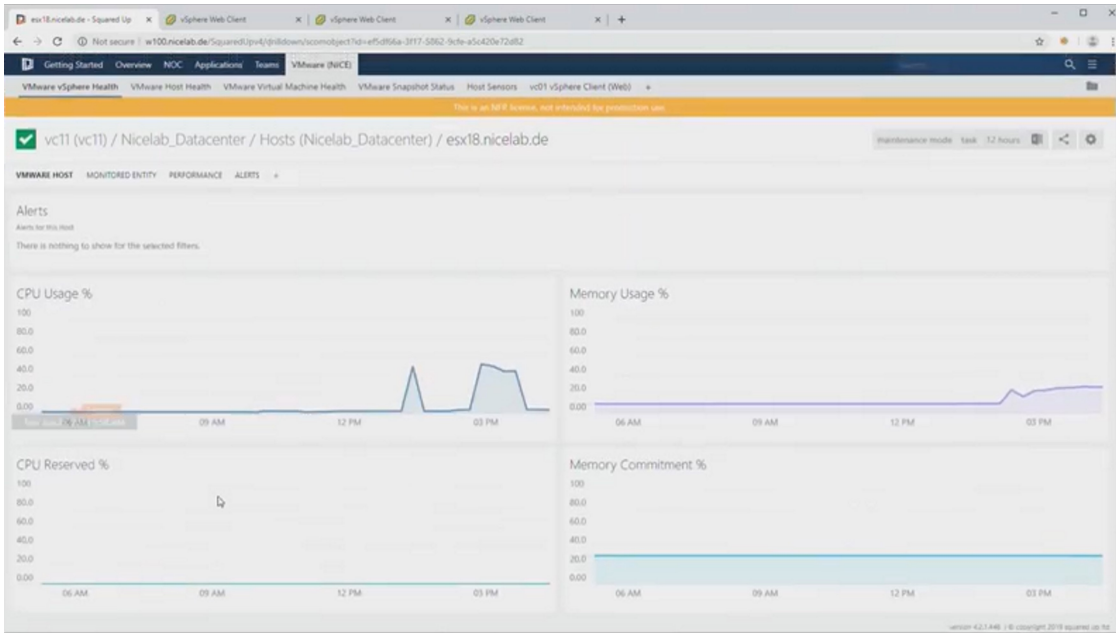

MAINTENANCE MODE TASK 12 HOURS

VMWARE RESOURCE POOL MONITORED ENTITY PERFORMANCE ALERTS

Alerts  
There were no alerts for the selected filters.

Virtual Machines

core10	core11	core12	core13	core14
core15	core16	core17	core18	core19
core20	core21	core22	core23	core24
core25	core26	core27	core28	core29
core30	w13			

version 4.2.1.446 | © copyright 2019 squared up ltd

Run task to disconnect

Can add vCenter environments

Exclude the ESX farm

Extend to other sensors  
PowerConsumption, Host temperatures

ESX Host  
Find most expensive VM's (top view)