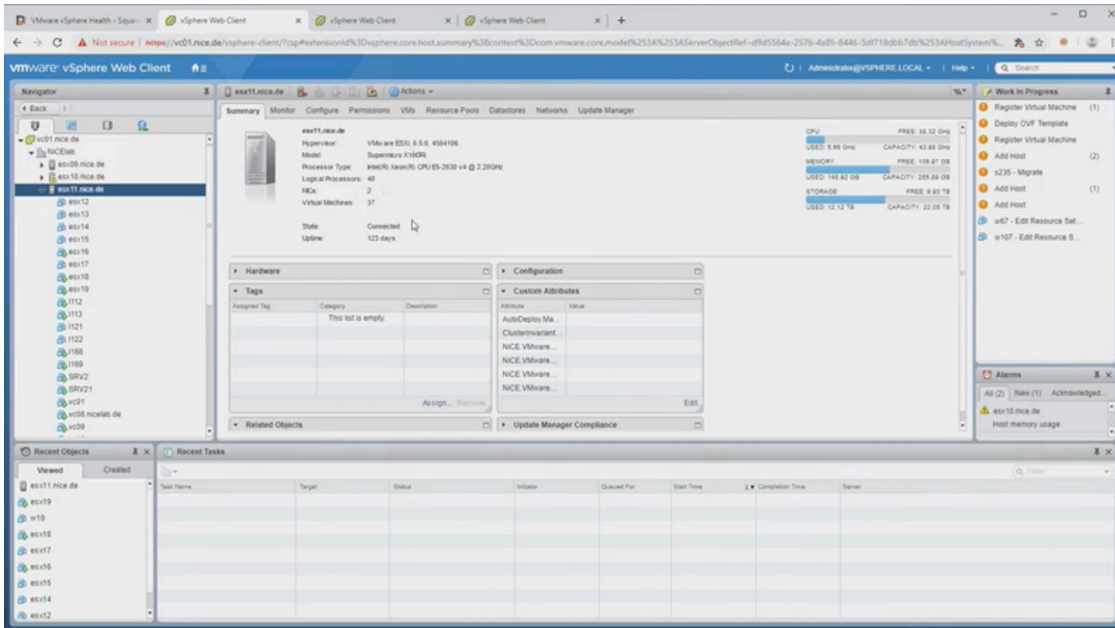

version 4.2.1.446 | © copyright 2019 squared up ltd

Run task to disconnect

Can add vCenter environments

Exclude the ESX farm

Extend to other sensors  
PowerConsumption, Host temperatures

ESX Host  
Find most expensive VM's (top view)

Host log file - tail

vCenter & clusters

VMware MP5.2 released, what's 5.3 going to contain?

Critical issues - appliance & VDI ?  
vCenter events -

Open vSphere

vCenter appliance monitoring -  
Typically appliance will run vCenter, CPU usage, more detailed look  
API released to get data