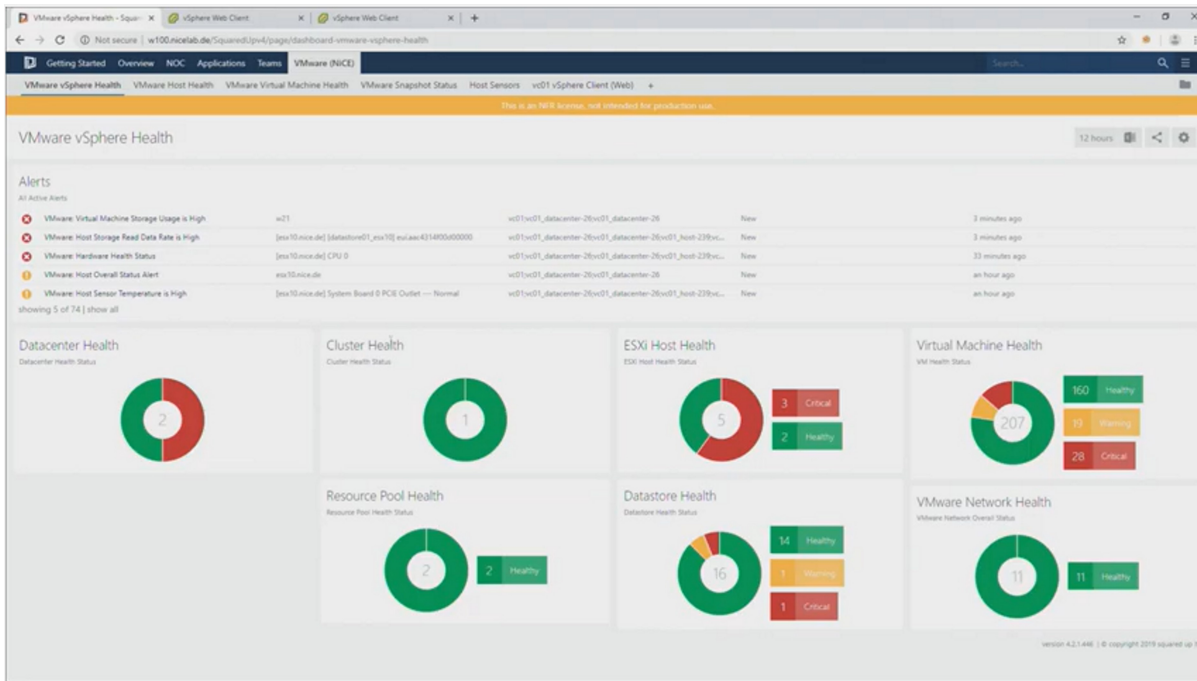

Oracle <https://www.nice.us.com/2020/03/16/nice-oracle-management-pack-5-10-for-microsoft-scom/>

Custom mgmt. packs for SNMP/OID <https://www.nice.us.com/custom-scom-management-packs/>

VMWare pack video - <https://www.youtube.com/watch?v=boYCwOK-pNU>

Grab packs from SquaredUp community downloads

The screenshot shows the "Community Packs" page in SquaredUp. It includes a navigation menu with options like UNPUBLISHED, DASHBOARDS, TEAM FOLDERS, COMMUNITY PACKS, CONNECTIONS, WEB API, EAM, OPEN ACCESS, NAMED USERS, LICENSING, and NOTIFICATIONS. Below the navigation is a "Community" section with a sub-heading "Instantly deploy ready-made dashboards and perspectives designed by experts, read more at community.squaredup.com" and a filter for "view: recommended | popular | latest | all | updates".