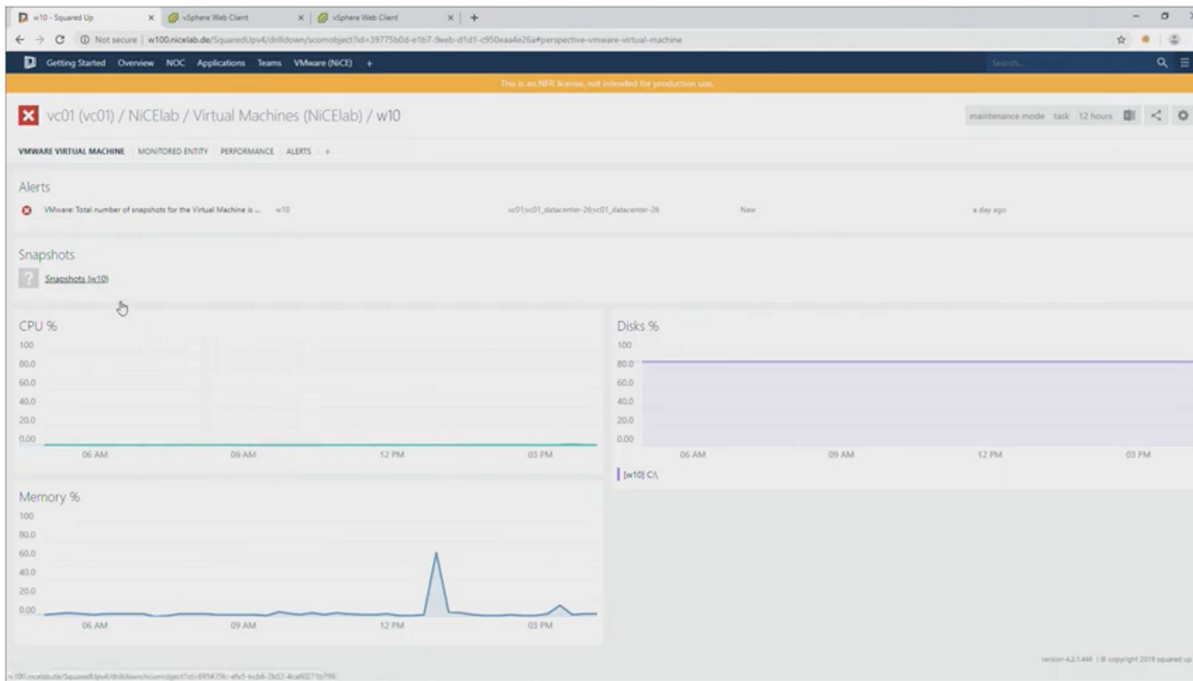

Nicelab\_Datacenter-RootPool | vSphere Web Client

Getting Started Overview NDC Applications Teams VMware (NiCE)

This is an NFR license, not intended for production use.

vc11 (vc11) / Nicelab\_Datacenter / Pools (Nicelab\_Datacenter) / Nicelab\_Datacenter-RootPool

MAINTENANCE MODE TASK 12 HOURS

VMWARE RESOURCE POOL MONITORED ENTITY PERFORMANCE ALERTS

Alerts  
There were no alerts for the selected filters.

Virtual Machines

core10	core11	core12	core13	core14
core15	core16	core17	core18	core19
core20	core21	core22	core23	core24
core25	core26	core27	core28	core29
core30	w13			

version 4.2.1.446 | © copyright 2019 squared up ltd

Run task to disconnect

Can add vCenter environments

Exclude the ESX farm

Extend to other sensors  
PowerConsumption, Host temperatures

ESX Host  
Find most expensive VM's (top view)