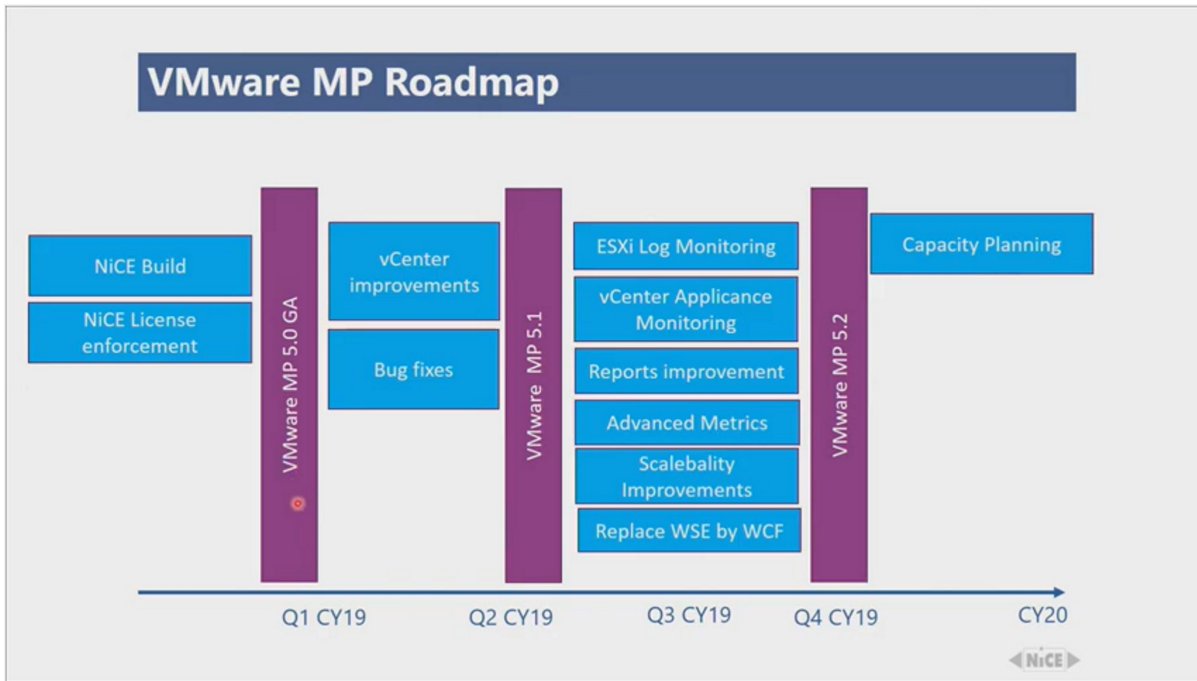

version 4.2.1.446 | © copyright 2019 squared up ltd

Run task to disconnect

Can add vCenter environments

Exclude the ESX farm

Extend to other sensors  
PowerConsumption, Host temperatures

ESX Host  
Find most expensive VM's (top view)

VMWARE pack has SCOM reports -  
 Host capacity utilization/usge  
 vMotion performance, hosts, CPU events

Host stats

O365 health

SCOM DW, do trendline forecast as SQL query runs

VMWare MP collects all this, be in DW, take queries and apply to NICE VMWARE MP with trendlines

Host log file - tail

vCenter & clusters

VMware MP5.2 released, what's 5.3 going to contain?

Critical issues - appliance & VDI ?  
vCenter events -

Open vSphere

vCenter appliance monitoring -  
Typically appliance will run vCenter, CPU usage, more detailed look  
API released to get data