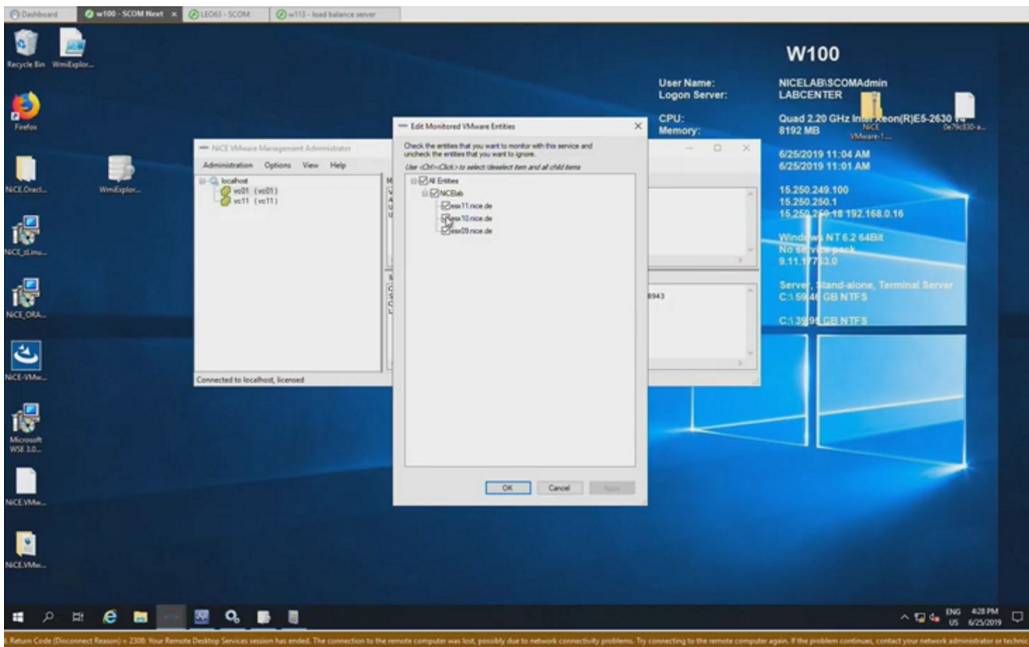

version 4.2.1.446 | © copyright 2019 squared up ltd

Run task to disconnect

Can add vCenter environments

Exclude the ESX farm

Extend to other sensors  
PowerConsumption, Host temperatures

ESX Host  
Find most expensive VM's (top view)