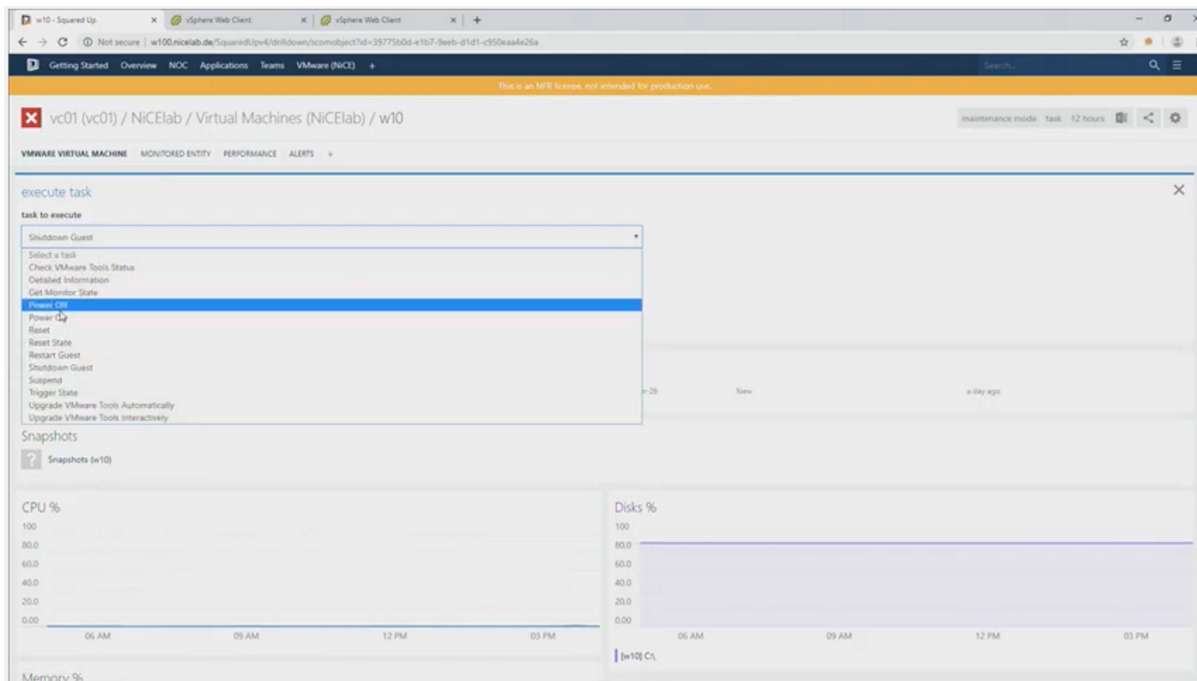

Nicelab\_Datacenter-RootPool | vSphere Web Client

Getting Started Overview NDC Applications Teams VMware (NiCE)

This is an NFR license, not intended for production use.

vc11 (vc11) / Nicelab\_Datacenter / Pools (Nicelab\_Datacenter) / Nicelab\_Datacenter-RootPool

MAINTENANCE MODE TASK 12 HOURS

VMWARE RESOURCE POOL MONITORED ENTITY PERFORMANCE ALERTS

Alerts  
There were no alerts for the selected filters.

Virtual Machines

core10	core11	core12	core13	core14
core15	core16	core17	core18	core19
core20	core21	core22	core23	core24
core25	core26	core27	core28	core29
core30	w13			

version 4.2.1.446 | © copyright 2019 squared up ltd

Run task to disconnect

Can add vCenter environments

Exclude the ESX farm

Extend to other sensors  
PowerConsumption, Host temperatures

ESX Host  
Find most expensive VM's (top view)