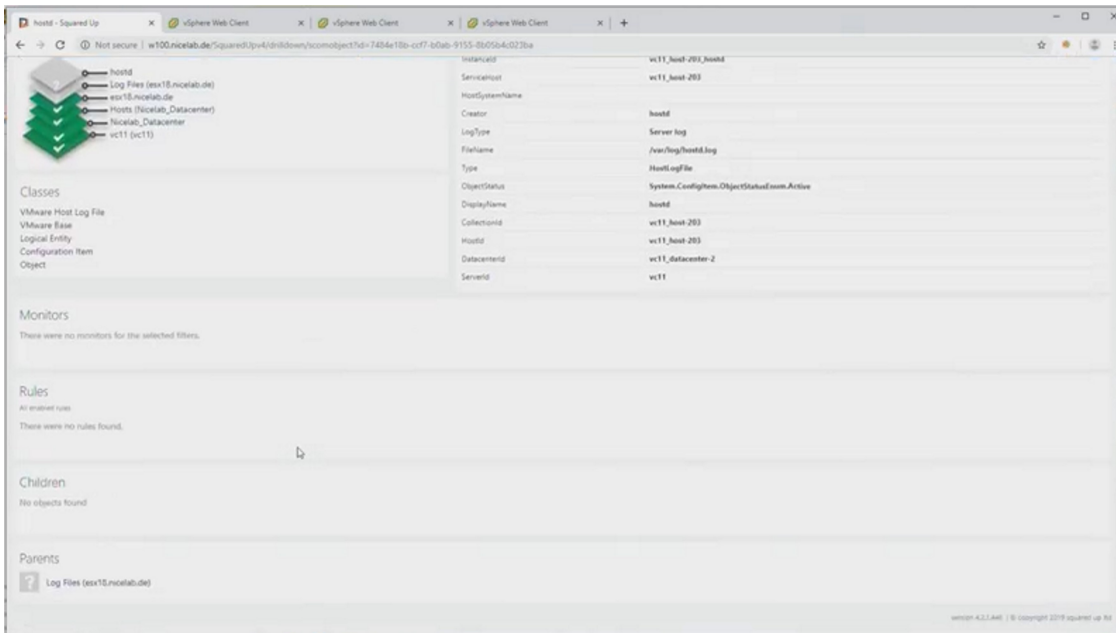

vCenter & clusters

VMware MP5.2 released, what's 5.3 going to contain?