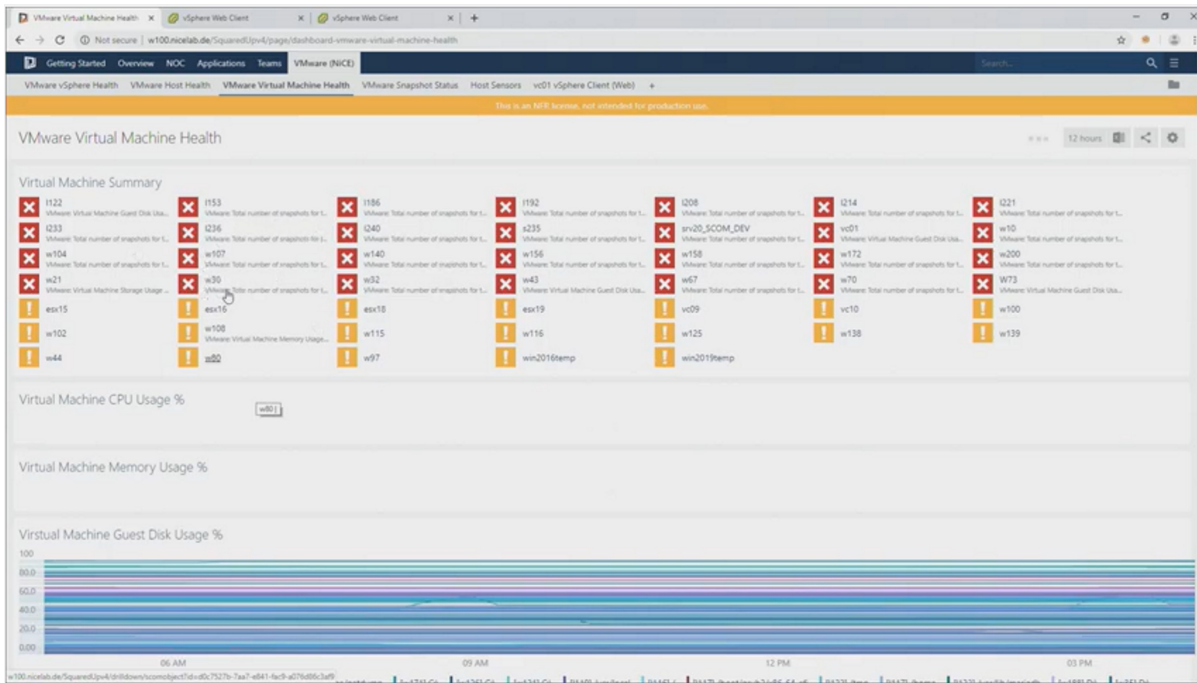

**Manual Import**

» Drop dashboard pack (ZIP) or click to import «

Community Packs - Squared Up | vSphere Web Client

Name	Version	Author	Options
Base Dashboards and Perspectives (Base)	3.0	Squared Up Ltd.	INSTALL
RS (9)	1.0	Community	INSTALL
Microsoft SQL Server 2008 (microsoftsqlserver-2008)	1.0	Community	INSTALL
Microsoft SQL Server 2012 (microsoftsqlserver-2012)	1.0	Community	INSTALL
Microsoft SQL Server 2014 (microsoftsqlserver-2014)	1.0	Community	INSTALL
Microsoft SQL Server 2016 (microsoftsqlserver-2016)	1.0	Community	INSTALL
NiCE VMware (Infrastructure)	1.0	NiCE IT Management Solutions	INSTALL

Nicelab\_Datacenter-RootPool | vSphere Web Client

Getting Started Overview NDC Applications Teams VMware (NiCE)

This is an NFR license, not intended for production use.

vc11 (vc11) / Nicelab\_Datacenter / Pools (Nicelab\_Datacenter) / Nicelab\_Datacenter-RootPool

MAINTENANCE MODE TASK 12 HOURS

VMWARE RESOURCE POOL MONITORED ENTITY PERFORMANCE ALERTS

Alerts  
There were no alerts for the selected filters.

Virtual Machines

core10	core11	core12	core13	core14
core15	core16	core17	core18	core19
core20	core21	core22	core23	core24
core25	core26	core27	core28	core29
core30	w13			

version 4.2.1.446 | © copyright 2019 squared up ltd

Run task to disconnect

Can add vCenter environments

Exclude the ESX farm

Extend to other sensors  
PowerConsumption, Host temperatures

ESX Host  
Find most expensive VM's (top view)