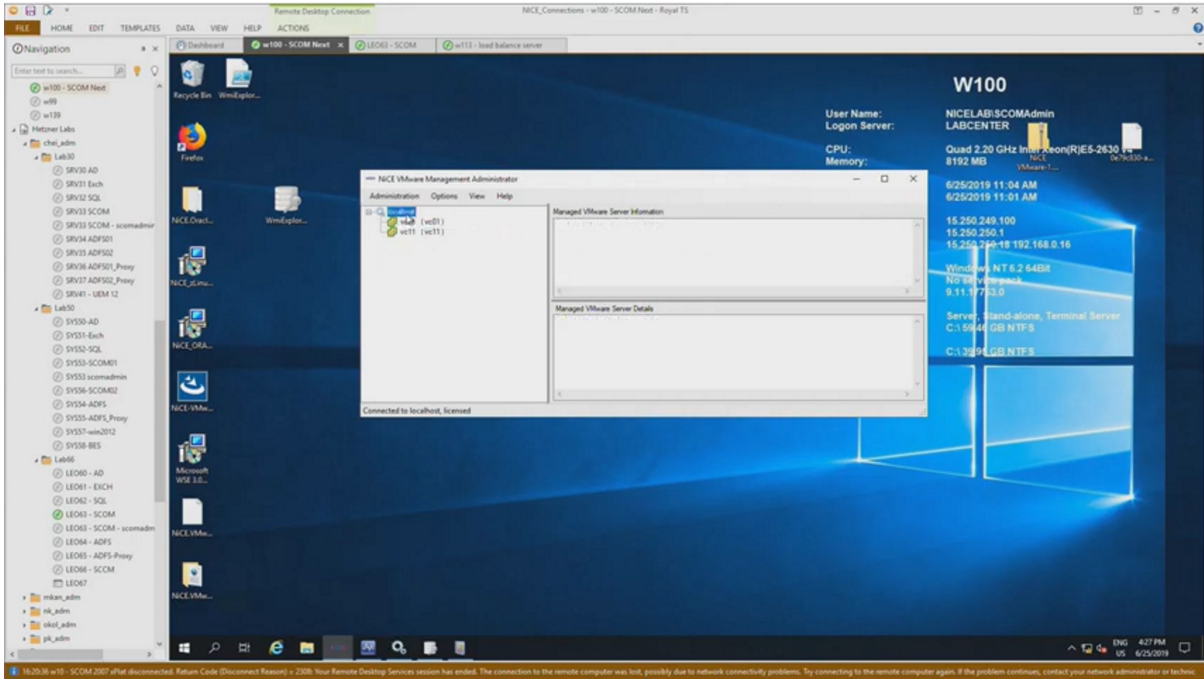

version 4.2.1.446 | © copyright 2019 squared up ltd

Run task to disconnect

Can add vCenter environments

Exclude the ESX farm

Extend to other sensors  
PowerConsumption, Host temperatures

ESX Host  
Find most expensive VM's (top view)