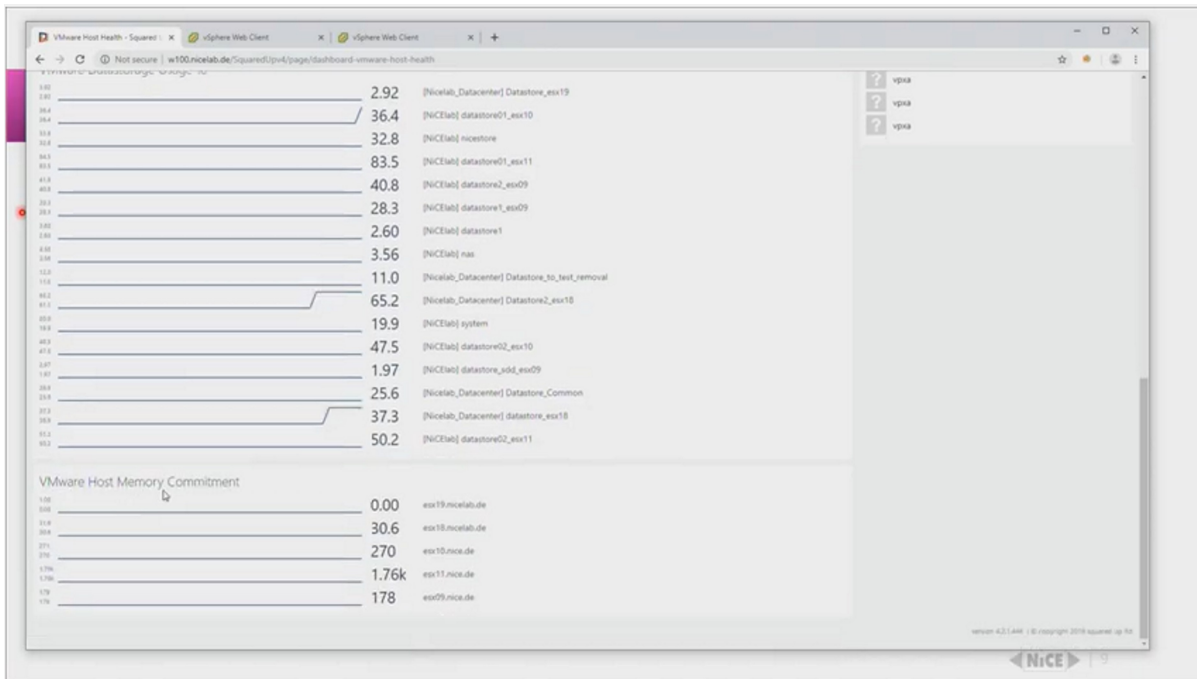

MAINTENANCE MODE TASK 12 HOURS

VMWARE RESOURCE POOL MONITORED ENTITY PERFORMANCE ALERTS

Alerts  
There were no alerts for the selected filters.

Virtual Machines

core10	core11	core12	core13	core14
core15	core16	core17	core18	core19
core20	core21	core22	core23	core24
core25	core26	core27	core28	core29
core30	w13			

version 4.2.1.446 | © copyright 2019 squared up ltd

Run task to disconnect

Can add vCenter environments

Exclude the ESX farm

Extend to other sensors  
PowerConsumption, Host temperatures

ESX Host  
Find most expensive VM's (top view)