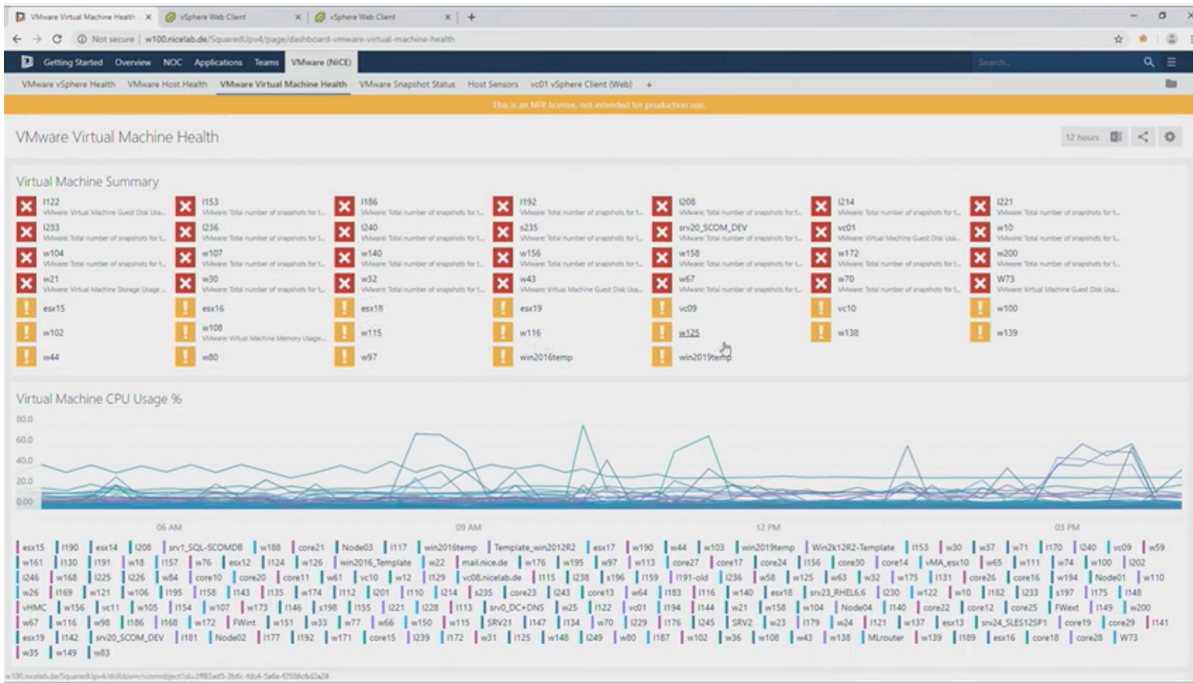

**Manual Import**

» Drop dashboard pack (ZIP) or click to import «

Community Packs - Squared Up | vSphere Web Client

Name	Version	Author	Options
Base Dashboards and Perspectives (Base)	3.0	Squared Up Ltd.	INSTALL
RS (9)	1.0	Community	INSTALL
Microsoft SQL Server 2008 (microsoftsqlserver-2008)	1.0	Community	INSTALL
Microsoft SQL Server 2012 (microsoftsqlserver-2012)	1.0	Community	INSTALL
Microsoft SQL Server 2014 (microsoftsqlserver-2014)	1.0	Community	INSTALL
Microsoft SQL Server 2016 (microsoftsqlserver-2016)	1.0	Community	INSTALL
NiCE VMware (Infrastructure)	1.0	NiCE IT Management Solutions	INSTALL

Nicelab\_Datacenter-RootPool | vSphere Web Client

Getting Started Overview NDC Applications Teams VMware (NiCE)

This is an NFR license, not intended for production use.

vc11 (vc11) / Nicelab\_Datacenter / Pools (Nicelab\_Datacenter) / Nicelab\_Datacenter-RootPool

MAINTENANCE MODE TASK 12 HOURS

VMWARE RESOURCE POOL MONITORED ENTITY PERFORMANCE ALERTS

Alerts  
There were no alerts for the selected filters.

Virtual Machines

core10	core11	core12	core13	core14
core15	core16	core17	core18	core19
core20	core21	core22	core23	core24
core25	core26	core27	core28	core29
core30	w13			

version 4.2.1.446 | © copyright 2019 squared up ltd

Run task to disconnect

Can add vCenter environments

Exclude the ESX farm

Extend to other sensors  
PowerConsumption, Host temperatures

ESX Host  
Find most expensive VM's (top view)