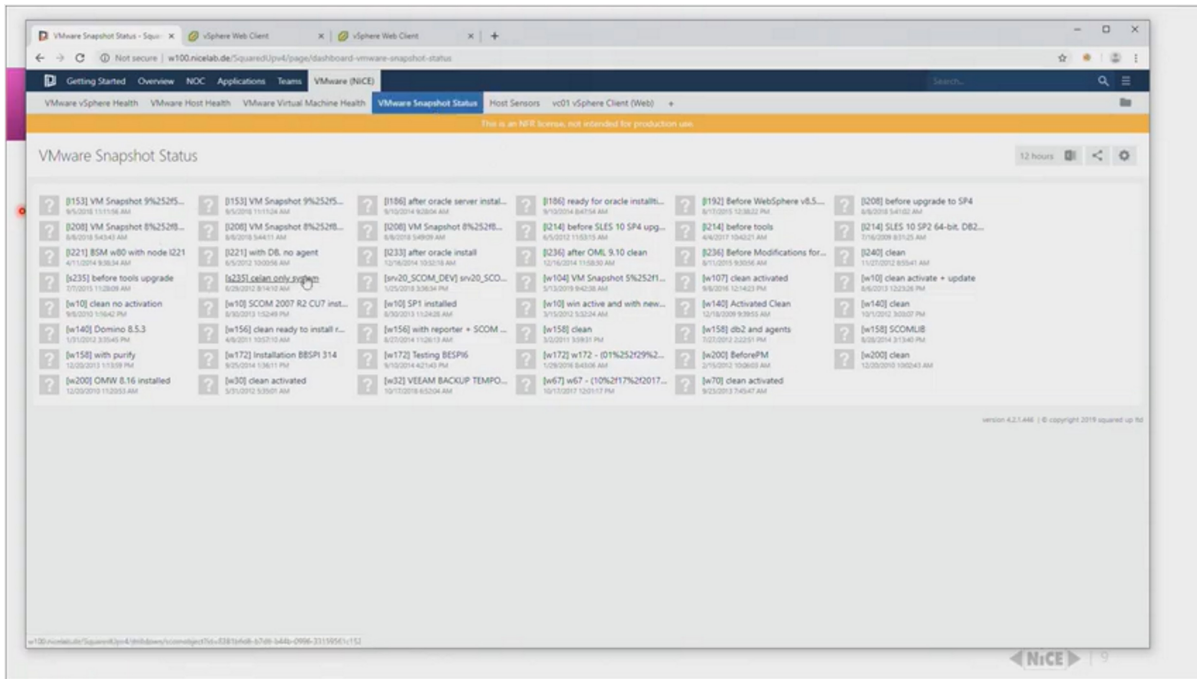

MAINTENANCE MODE TASK 12 HOURS

VMWARE RESOURCE POOL MONITORED ENTITY PERFORMANCE ALERTS

Alerts  
There were no alerts for the selected filters.

Virtual Machines

core10	core11	core12	core13	core14
core15	core16	core17	core18	core19
core20	core21	core22	core23	core24
core25	core26	core27	core28	core29
core30	w13			

version 4.2.1.446 | © copyright 2019 squared up ltd

Run task to disconnect

Can add vCenter environments

Exclude the ESX farm

Extend to other sensors  
PowerConsumption, Host temperatures

ESX Host  
Find most expensive VM's (top view)