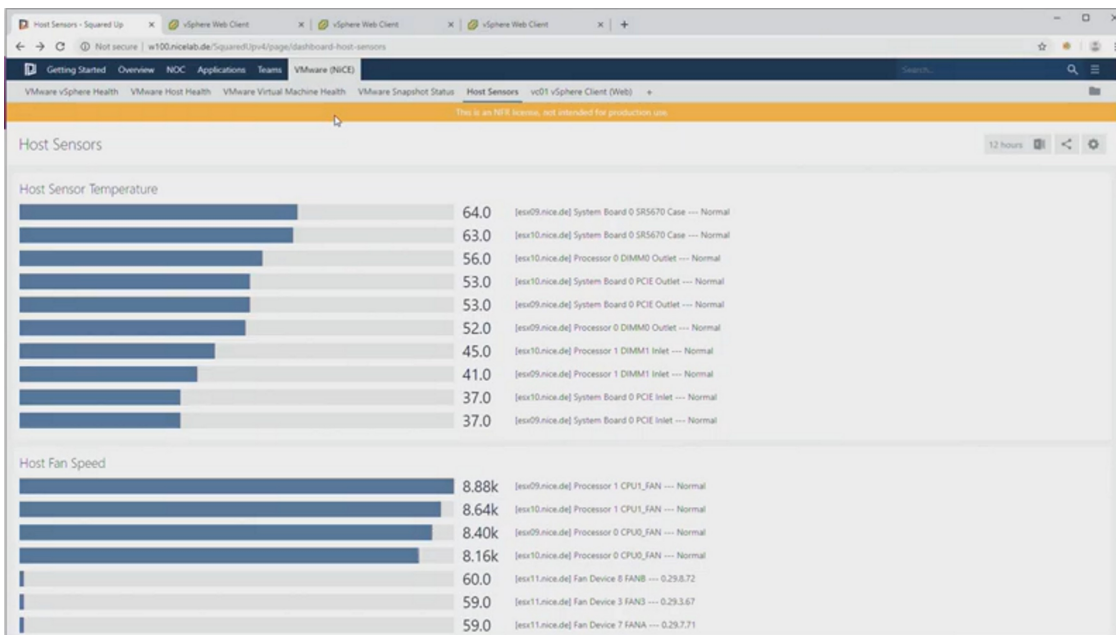

MAINTENANCE MODE TASK 12 HOURS

VMWARE RESOURCE POOL MONITORED ENTITY PERFORMANCE ALERTS

Alerts  
There were no alerts for the selected filters.

Virtual Machines

core10	core11	core12	core13	core14
core15	core16	core17	core18	core19
core20	core21	core22	core23	core24
core25	core26	core27	core28	core29
core30	w13			

version 4.2.1.446 | © copyright 2019 squared up ltd

Run task to disconnect

Can add vCenter environments

Exclude the ESX farm

Extend to other sensors  
PowerConsumption, Host temperatures

ESX Host  
Find most expensive VM's (top view)