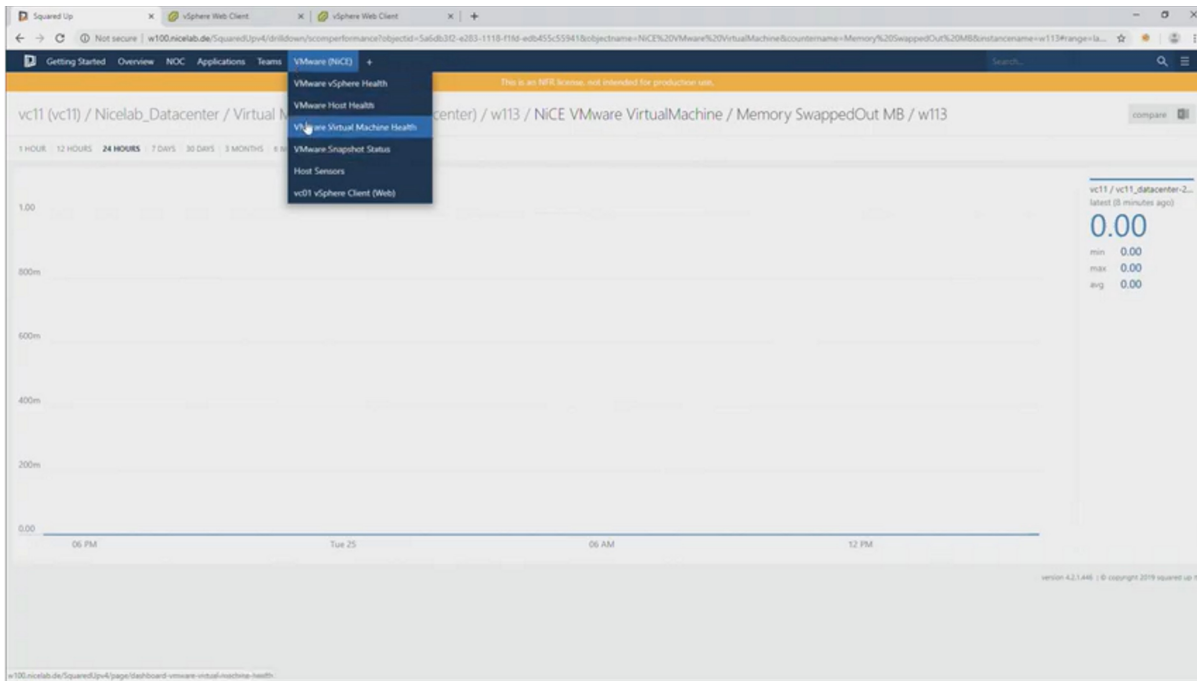

Nicelab\_Datacenter-RootPool | vSphere Web Client

Getting Started Overview NDC Applications Teams VMware (NiCE)

This is an NFR license, not intended for production use.

vc11 (vc11) / Nicelab\_Datacenter / Pools (Nicelab\_Datacenter) / Nicelab\_Datacenter-RootPool

MAINTENANCE MODE TASK 12 HOURS

VMWARE RESOURCE POOL MONITORED ENTITY PERFORMANCE ALERTS

Alerts  
There were no alerts for the selected filters.

Virtual Machines

core10	core11	core12	core13	core14
core15	core16	core17	core18	core19
core20	core21	core22	core23	core24
core25	core26	core27	core28	core29
core30	w13			

version 4.2.1.446 | © copyright 2019 squared up ltd

Run task to disconnect

Can add vCenter environments

Exclude the ESX farm

Extend to other sensors  
PowerConsumption, Host temperatures

ESX Host  
Find most expensive VM's (top view)