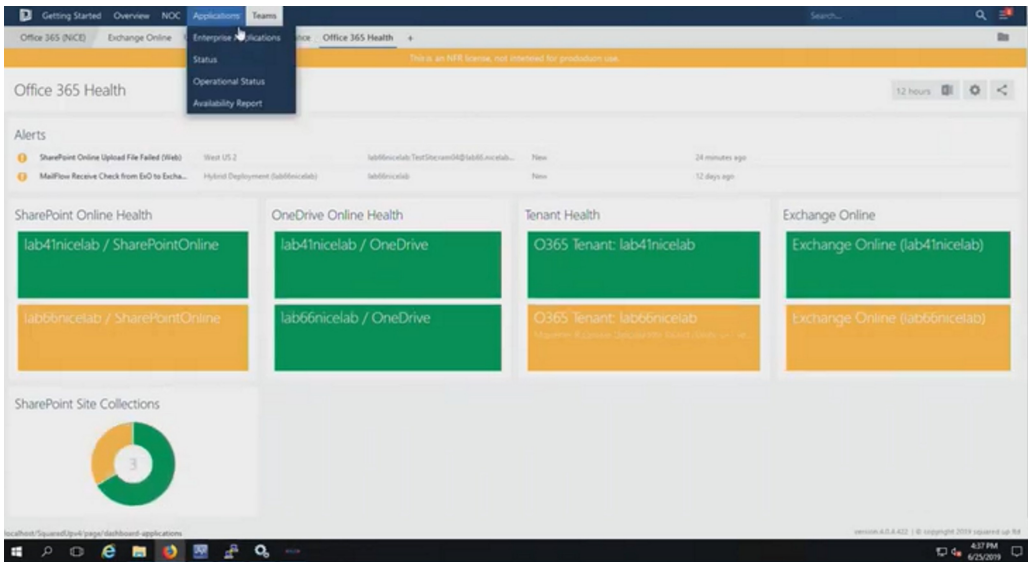

Grab packs from SquaredUp community downloads

The screenshot shows the "Community Packs" page in SquaredUp. It includes a navigation menu with options like UNPUBLISHED, DASHBOARDS, TEAM FOLDERS, COMMUNITY PACKS, CONNECTIONS, WEB API, EAM, OPEN ACCESS, NAMED USERS, LICENSING, and NOTIFICATIONS. Below the navigation is a "Community" section with a sub-heading "Instantly deploy ready-made dashboards and perspectives designed by experts, read more at community.squaredup.com" and a filter for "view: recommended | popular | latest | all | updates".

version 4.2.1.446 | © copyright 2019 squared up ltd

Run task to disconnect

Can add vCenter environments

Exclude the ESX farm

Extend to other sensors  
PowerConsumption, Host temperatures

ESX Host  
Find most expensive VM's (top view)

VMWARE pack has SCOM reports -  
 Host capacity utilization/usge  
 vMotion performance, hosts, CPU events

Host stats

O365 health

SCOM DW, do trendline forecast as SQL query runs

VMWare MP collects all this, be in DW, take queries and apply to NICE VMWARE MP with trendlines

Host log file - tail

vCenter & clusters

VMware MP5.2 released, what's 5.3 going to contain?

Critical issues - appliance & VDI ?  
vCenter events -

Open vSphere

vCenter appliance monitoring -  
Typically appliance will run vCenter, CPU usage, more detailed look  
API released to get data