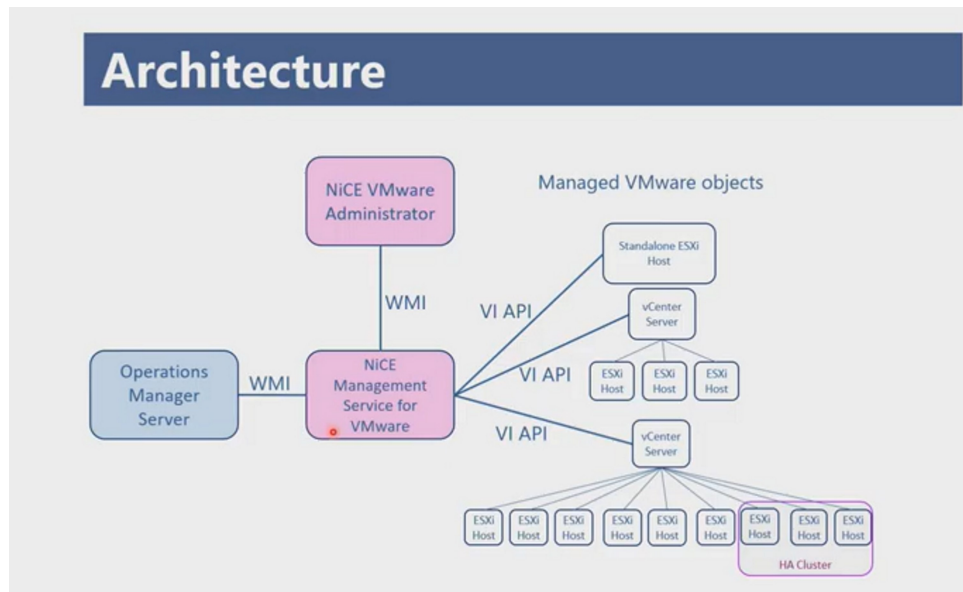

17 Apr 2020 - NICE VMWare

Friday, April 17, 2020 10:05 AM

NICE VMWare youtube video summary/snapshots

As of 2019 -

NICE is a company that's been around for about a decade

VMWare <https://www.nice.de/nice-vmware-mp/>

Oracle <https://www.nice.us.com/2020/03/16/nice-oracle-management-pack-5-10-for-microsoft-scom/>

Custom mgmt. packs for SNMP/OID <https://www.nice.us.com/custom-scom-management-packs/>

VMWare pack video - <https://www.youtube.com/watch?v=boYCwOK-pNU>

vSphere API

Not using 'run as' account

Support matrix

Supported Versions			
OS	SCOM	VMware vCenter Server	VMware ESXi
All current	2012 R2	5.5	5.5
Windows Servers	2016	6.0	6.0
with Microsoft	1801	6.5	6.5
mainstream	1807	6.7	6.7
support	2019